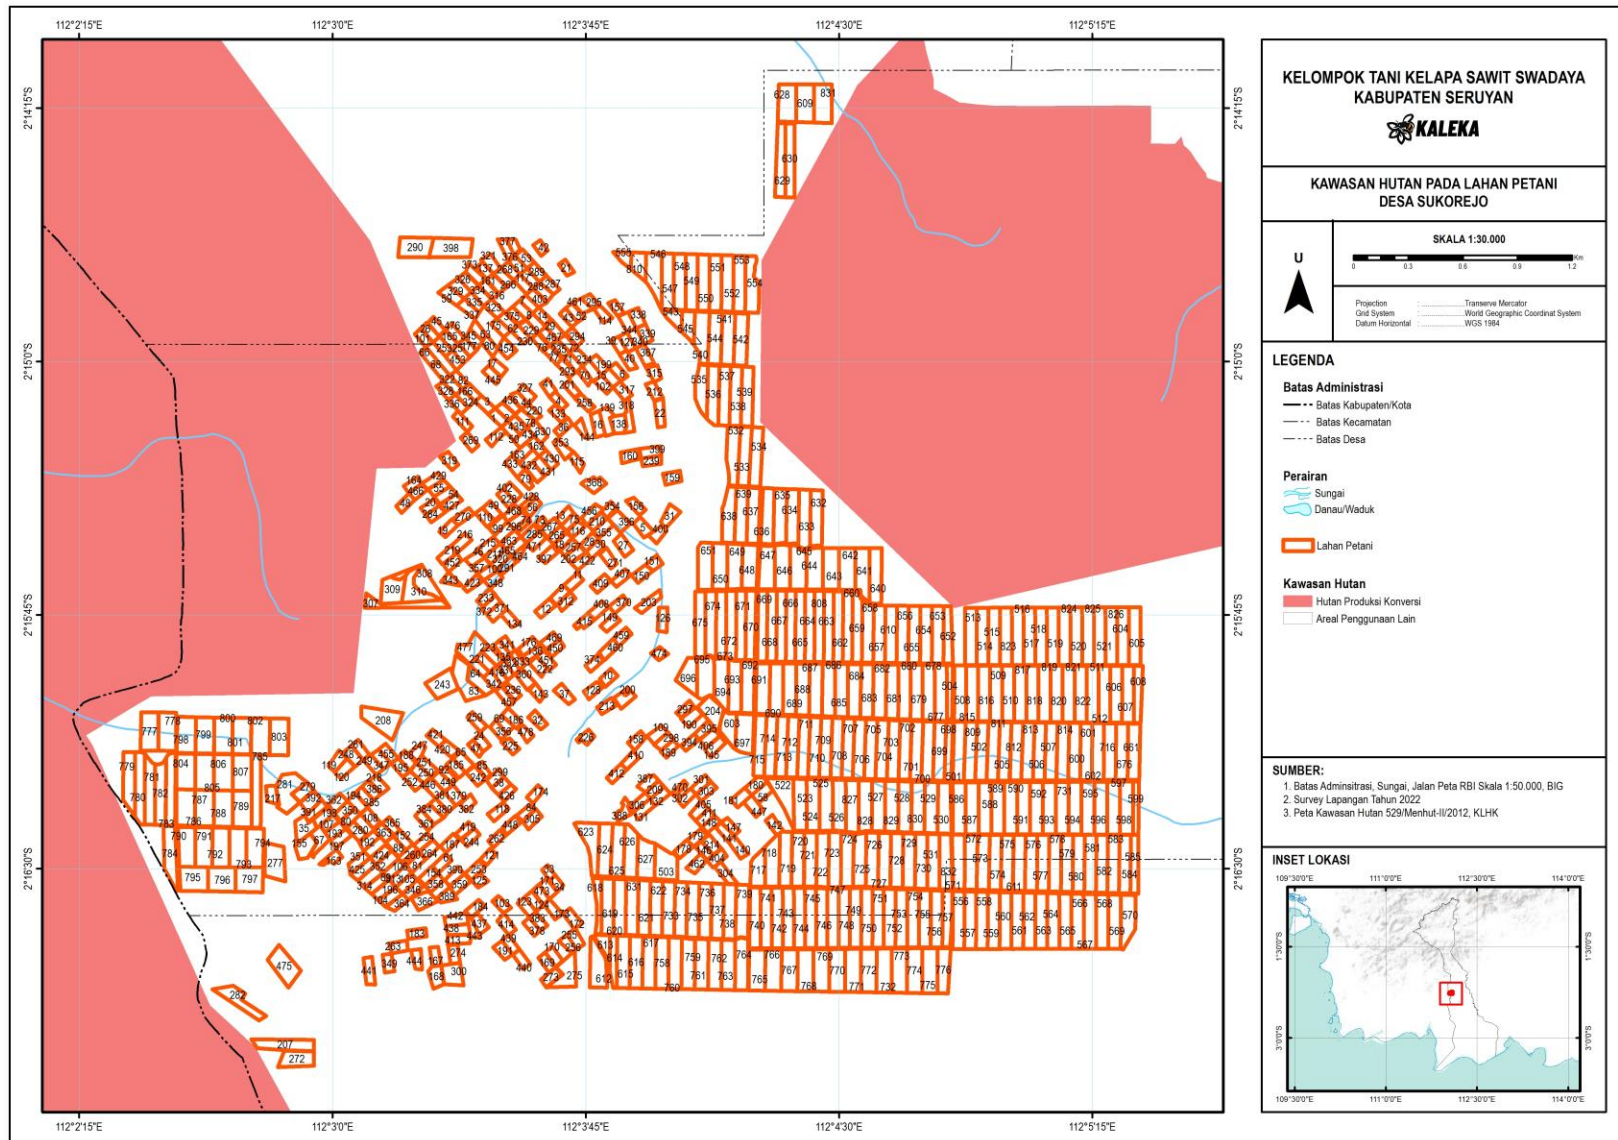

Date : 10 September 2024

Public Notification :

RSPO Recertification Audit of Koperasi Sawit Bangkit RSPO Membership : 1-0258-18-000-00

Dear Stakeholders,

This is to inform that the above ISH unit Koperasi Sawit Bangkit with RSPO Membership number 1-0258-18-000-00 had appointed CB PT TUV Rheinland Indonesia to conduct the Recertification Audit at Koperasi Sawit Bangkit located at Desa Sukorejo, Kecamatan Seruyan Tengah, Kabupaten Seruyan, Provinsi Kalimantan Tengah. The audit will be conduct from November 4th – 8th 2024 against the requirements of Indonesian National Interpretation of the RSPO Principle and Criteria 2018 (INA-NI April 2020).

RSPO Palmtrace ID number of the group is RSPO_PO1000008843

Name of Group Manager	Group Manager Address	ISH Group Location	GPS Reference	
			Longitude	Garis Bujur
AGUNG MUJIONO	DESA SUKOREJO, KECAMATAN SERUYAN TENGAH, KABUPATEN SERUYAN, KALIMANTAN TENGAH	DESA SUKOREJO, KECAMATAN SERUYAN TENGAH, KABUPATEN SERUYAN, KALIMANTAN TENGAH	2°16'11.965" 2.270	112°03'46.221" 112.0628

Brief explanation on the ISH Group Background, including the following

Sawit Bangkit Cooperative has a vision to prosper members and a mission to become a cooperative that has high integrity and work ethics, synergy and mutual respect, continuous innovation to achieve the best and care for members and the community and the environment. Bangkit palm oil cooperative is able to create jobs and welfare of members in particular and the surrounding community in general, The area of land managed + 1,600 hectares, with a total plant of + 217,600 palm trees located in Sukorejo Village, Central Seruyan District, Seruyan Regency, Central Kalimantan.